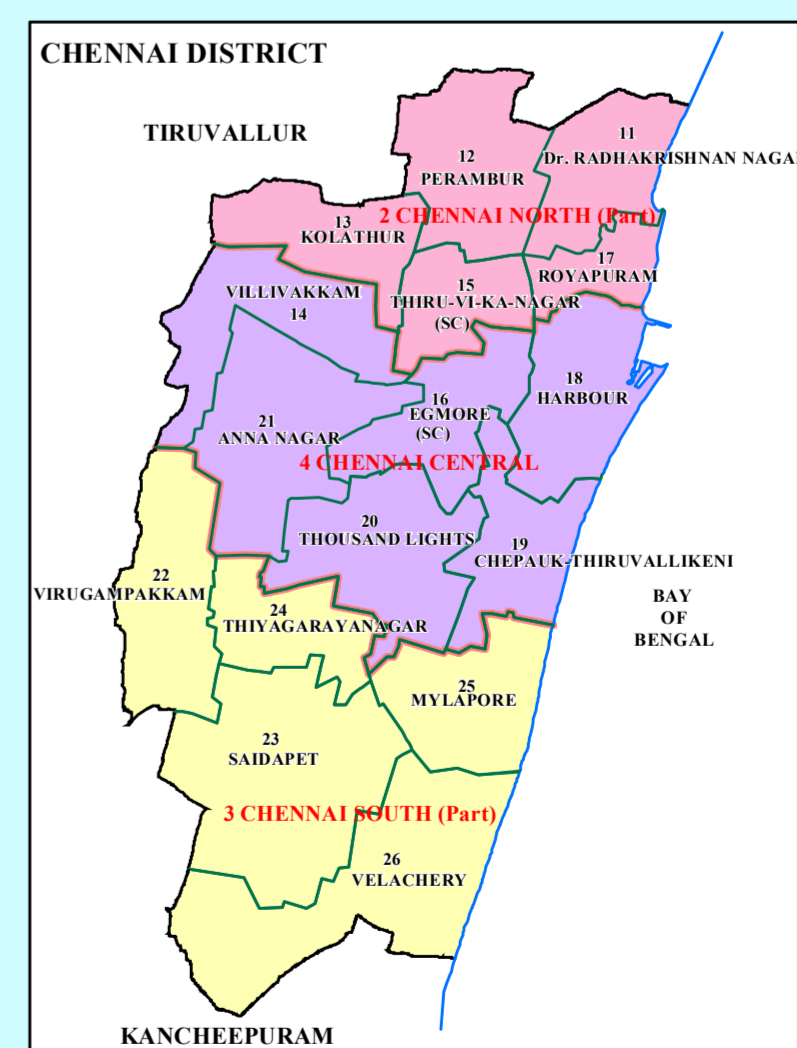

TAMILNADU

MAP SHOWING THE NEW ASSEMBLY SEGMENT AND NEW PARLIAMENTARY BOUNDARIES CONSTITUENCY

REFERENCE	
STATE BOUNDARY	—
DISTRICT BOUNDARY	—
NEW ASSEMBLY SEGMENT BOUNDARY	—
NEW PARLIAMENTARY BOUNDARY	—
ASSEMBLY No. & NAME	213 VILATHIKULAM
PARLIAMENTARY No. & NAME	36 THOOTHUKUDI
DISTRICT NAME	KANCHEEPURAM