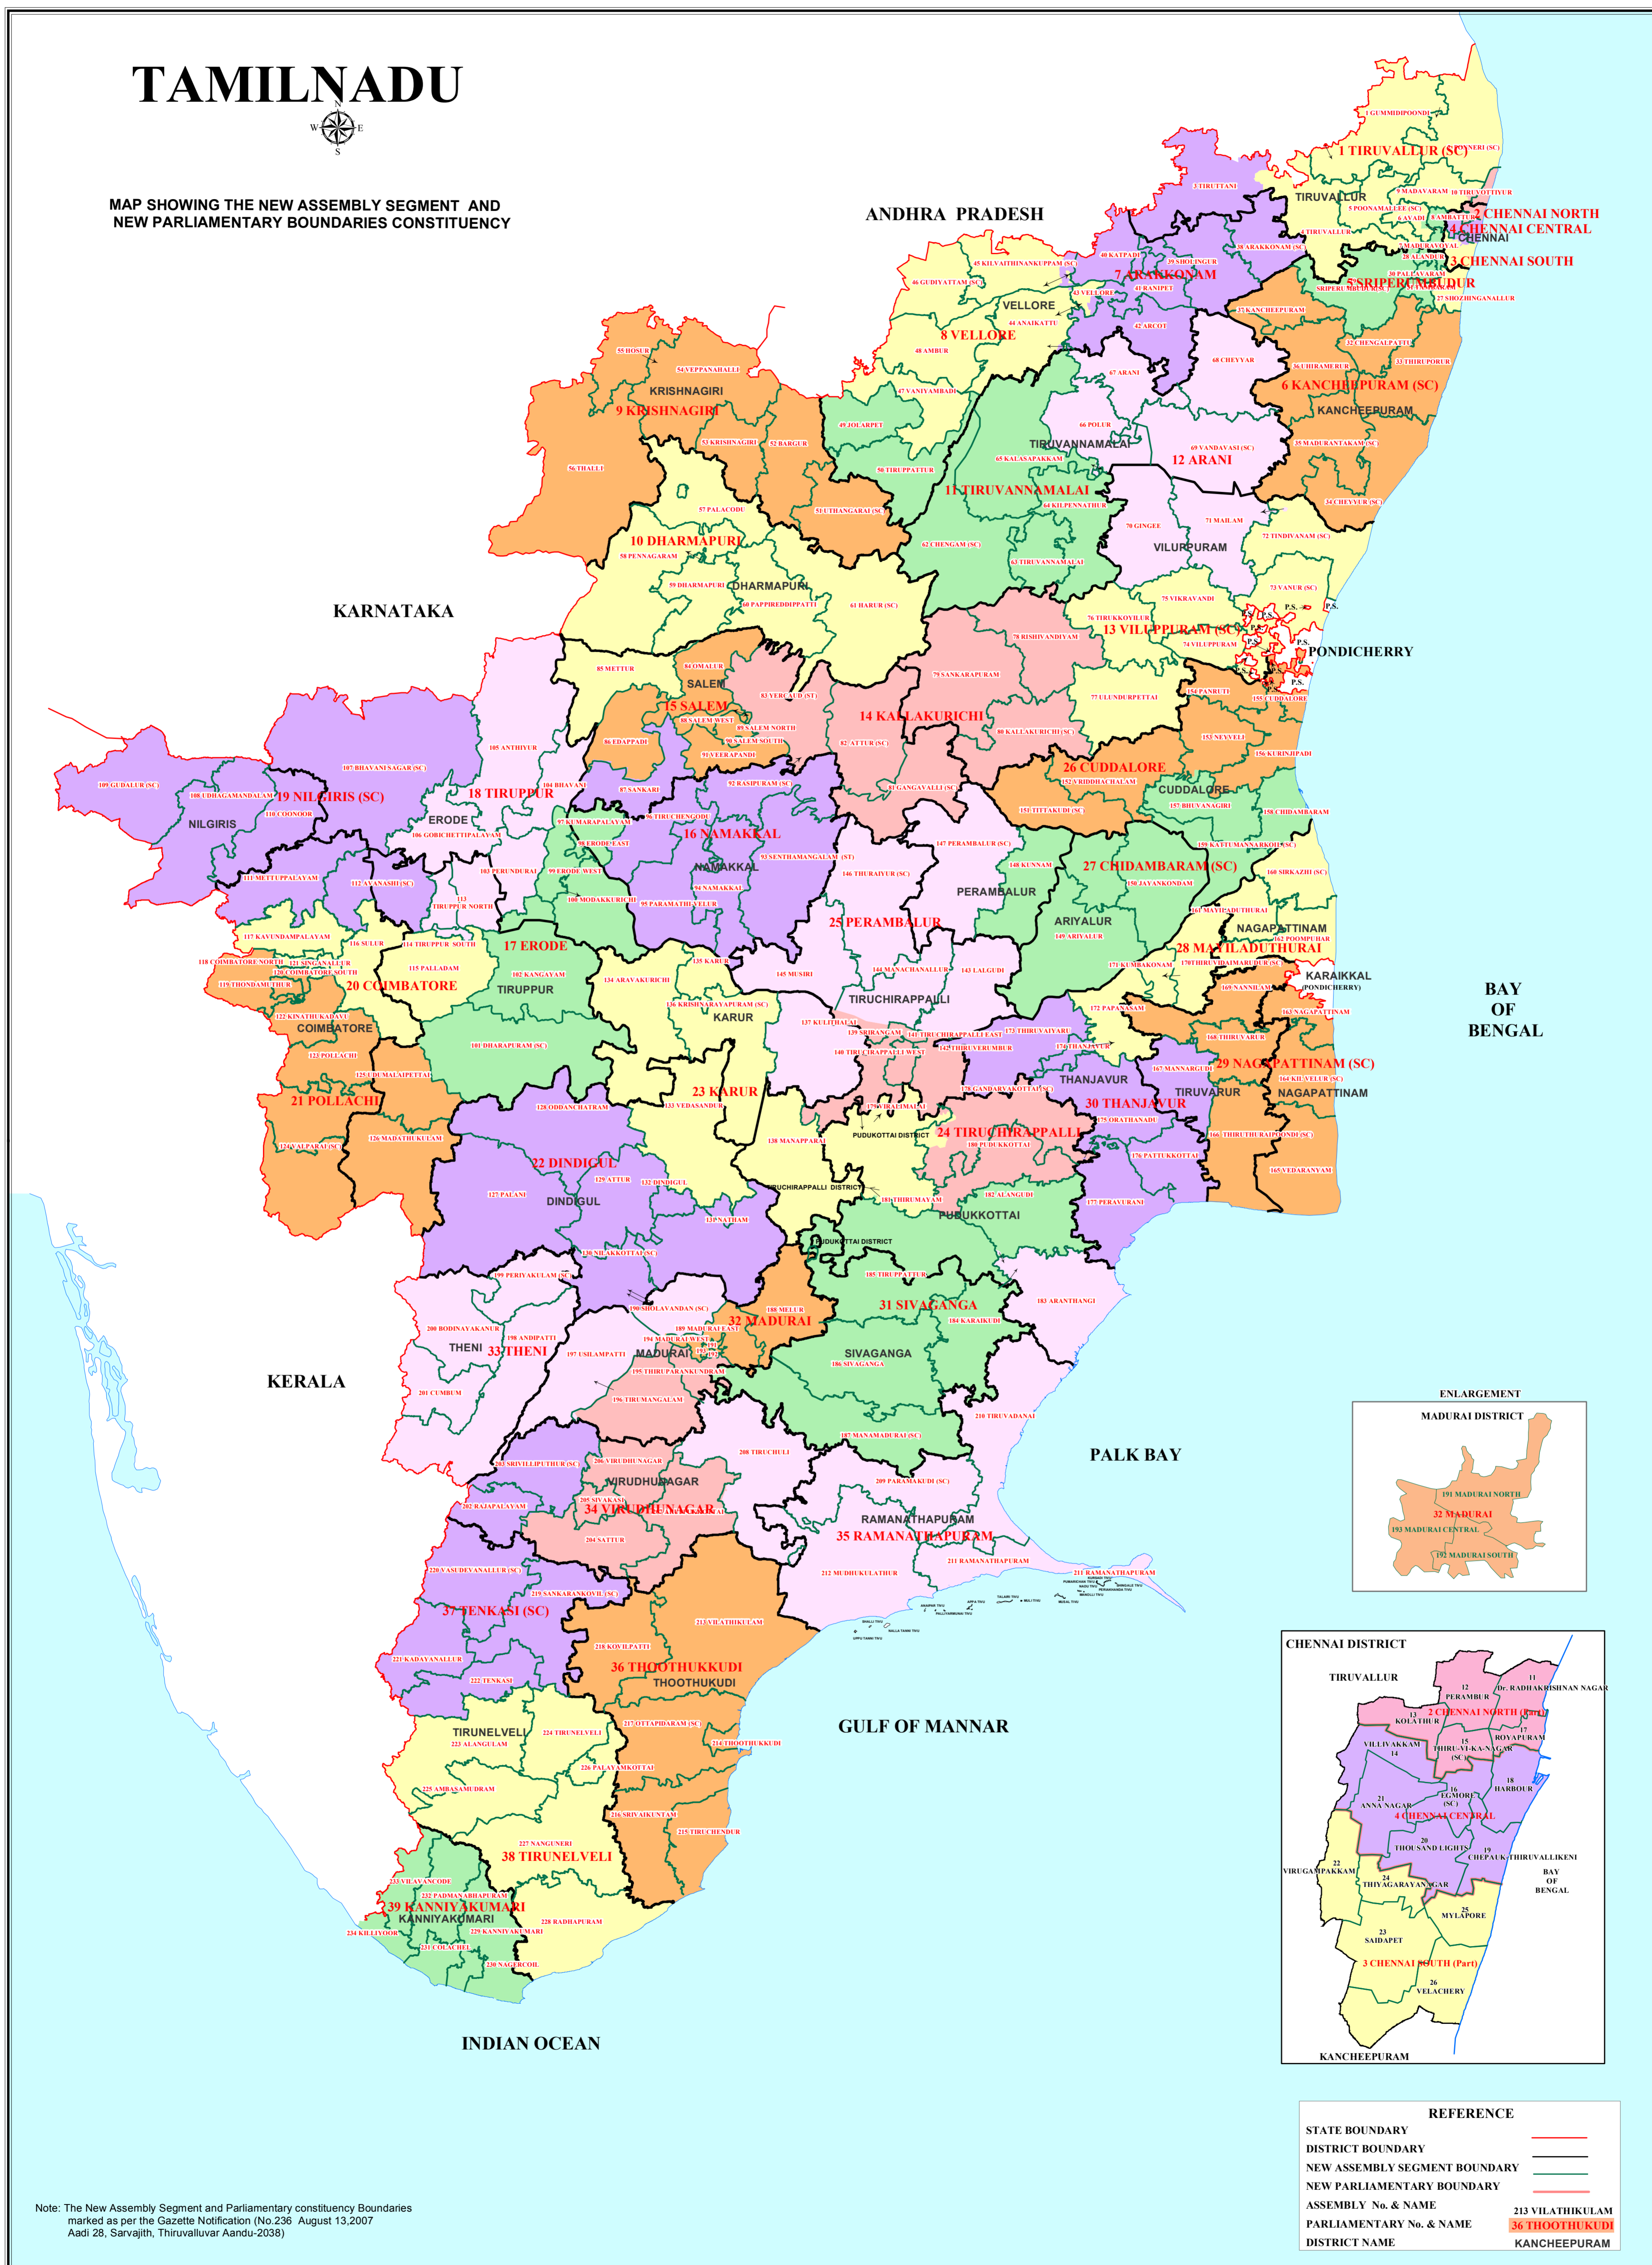

TAMILNADU

MAP SHOWING THE NEW ASSEMBLY SEGMENT AND NEW PARLIAMENTARY BOUNDARIES CONSTITUENCY

REFERENCE	
STATE BOUNDARY	—
DISTRICT BOUNDARY	—
NEW ASSEMBLY SEGMENT BOUNDARY	—
NEW PARLIAMENTARY BOUNDARY	—
ASSEMBLY No. & NAME	213 VILATHIKULAM
PARLIAMENTARY No. & NAME	36 THOOTHUKUDI
DISTRICT NAME	KANCHEEPURAM