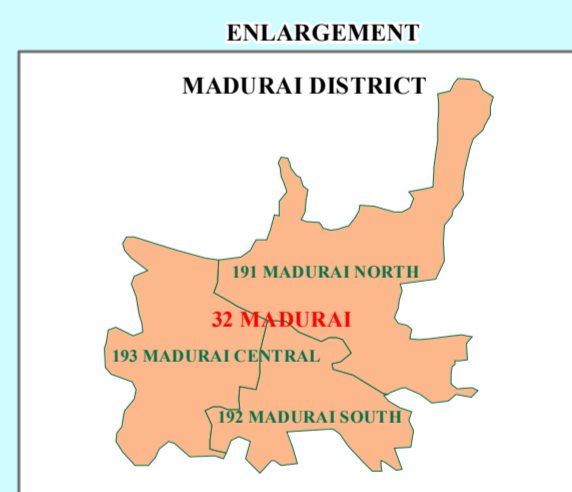

TAMILNADU

MAP SHOWING THE NEW ASSEMBLY SEGMENT AND NEW PARLIAMENTARY BOUNDARIES CONSTITUENCY

REFERENCE	
STATE BOUNDARY	—
DISTRICT BOUNDARY	—
NEW ASSEMBLY SEGMENT BOUNDARY	—
NEW PARLIAMENTARY BOUNDARY	—
ASSEMBLY No. & NAME	213 VILATHIKULAM
PARLIAMENTARY No. & NAME	36 THOOTHUKUDI
DISTRICT NAME	KANCHEEPURAM