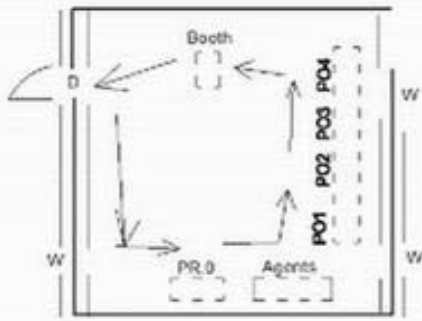

Courtesy - Google Maps

ELEVATION

LEFT SIDE VIEW

RIGHT SIDE VIEW

Minimum Basic Facility (Please ✓)	Water	Ramp	Plug Points	Toilet	Health care
	✓	✓	✓	✓	✓

(N) North mark
(R) Road names
(T) Traffic Flow

54-வேப்பனஹள்ளி சட்டமன்ற தொகுதி