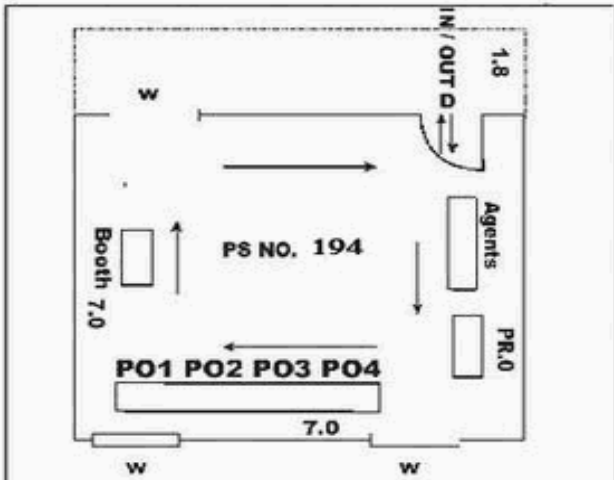

COURTESY : GOOGLE

ELEVATION

LEFT SIDE VIEW

RIGHT SIDE VIEW

Minimum Basic Facility (Please)	Water	Ramp	Plug Point	Toilet	Health care
	✓	✓	✓	✓	

- (a) Land mark
- (b) Road names
- (c) Traffic Flow

53-கிருஷ்ணகிரி சட்டமன்ற தொகுதி