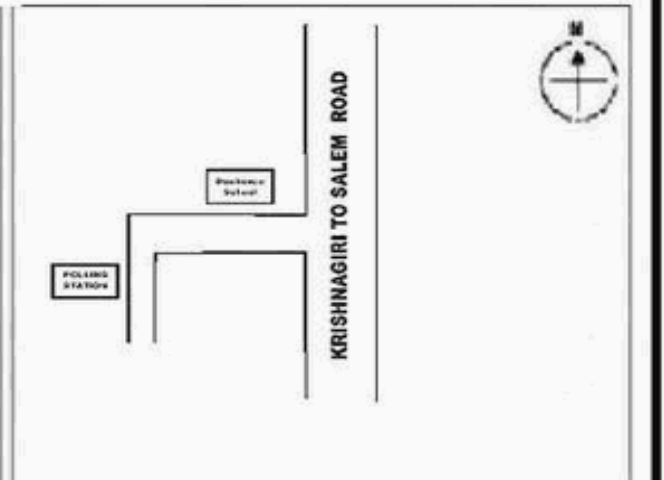

COURTESY : GOOGLE

ELEVATION

LEFT SIDE VIEW

RIGHT SIDE VIEW

Minimum Basic Facility (Please)	Water	Ramp	Plug Point	Toilet	Health care
	✓	✓	✓	✓	

- (a) Land mark
- (b) Road names
- (c) Traffic Flow

53-கிருஷ்ணகிரி சட்டமன்ற தொகுதி