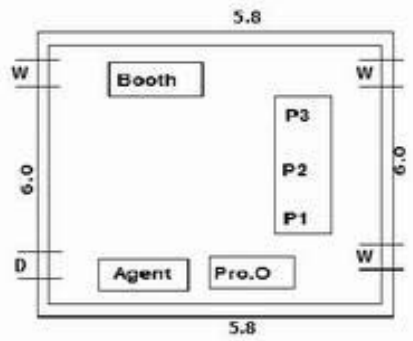

MAP VIEW

EARTH VIEW

ELEVATION

LEFT SIDE VIEW

RIGHT SIDE VIEW

CAD DRAWING

D-DOOR, W-WINDOW

Scale 1cm:1m